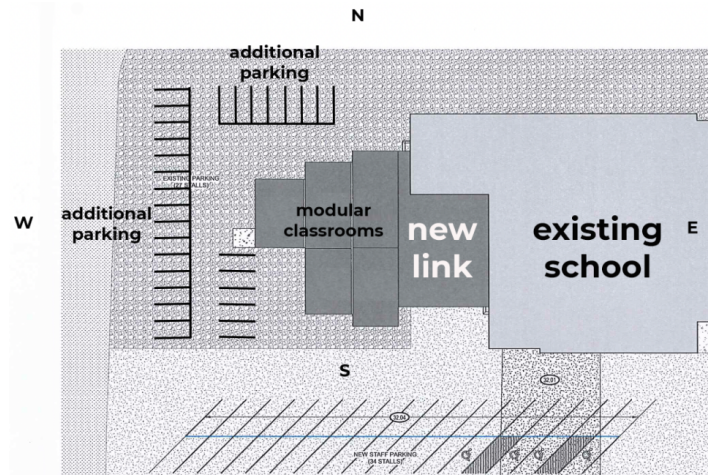

Parking

Since our Virtual Learning staff and Parkland Student Athlete Academy cohort has already been at the new location since the beginning of the school year, staff and families have had time to adjust to the new bus lanes as well as parking and pick-up/drop-off routines.

Please note, parking is limited. However, once construction fences have been removed, **additional parking for CFL Outreach staff and students will be available north of the modular classrooms.**

Stay tuned for more details about our new location and the exciting opportunities it will offer. Your support and understanding during this transition period are greatly appreciated.

Let's embrace this change together with enthusiasm and anticipation for all the wonderful experiences awaiting us at our new campus!

Leanne Gruending (Outreach Coordinator & Assistant Principal of CFL)
& Travis McNaughton (Principal of CFL)
780-962-1414